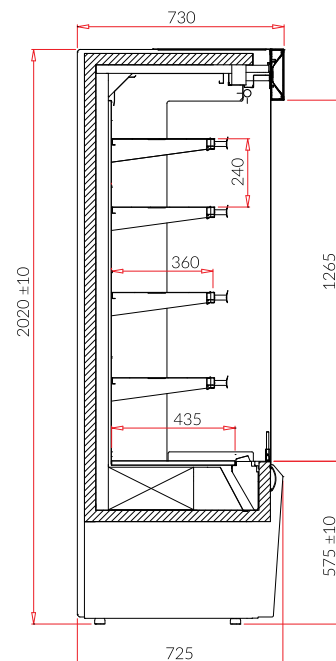

Wall Cabinets - I-Bali

I-Bali*

Technical parameters:

Model	Dimension (ext.) H x W x D [mm]	Display surface [m ²]	Shelves with low base	Power Consumption [kWh/24h]	Weight [kg]
I-Bali 1.0	2020 x 1020 x 725	1,70	5	10,50	150
I-Bali 1.3	2020 x 1330 x 725	2,20	5	12,50	180
I-Bali 1.6	2020 x 1630 x 725	2,80	5	16,50	210
I-Bali 1.9	2020 x 1940 x 725	3,40	5	19,70	250
I-Bali 2.5	2020 x 2560 x 725	4,50	5	25,40	290

* - Picture above presents unit with either some or all available extras. Please note that the look of basic version of cabinet, or one of your choice, may vary from presented.

Wall Cabinets - I-Bali

Description: