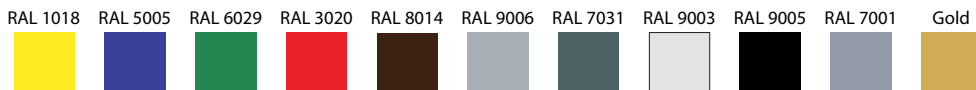

Choice of colours: