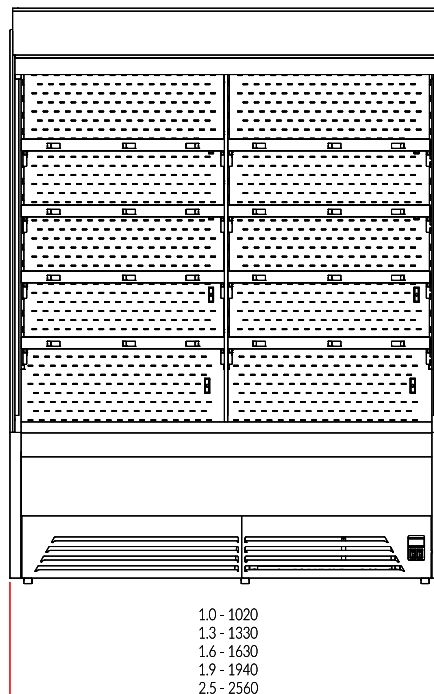

Wall Cabinets - I-Bali

I-Bali*

Technical parameters:

Model	Dimension (ext.) H x W x D [mm]	Display surface [m ²]	Shelves with low base	Power Consumption [kWh/24h]	Weight [kg]
I-Bali 1.0	2020 x 1020 x 725	1,70	5	10,50	150
I-Bali 1.3	2020 x 1330 x 725	2,20	5	12,50	180
I-Bali 1.6	2020 x 1630 x 725	2,80	5	16,50	210
I-Bali 1.9	2020 x 1940 x 725	3,40	5	19,70	250
I-Bali 2.5	2020 x 2560 x 725	4,50	5	25,40	290

* - Picture above presents unit with either some or all available extras. Please note that the look of basic version of cabinet, or one of your choice, may vary from presented.

Wall Cabinets - I-Bali

Description: